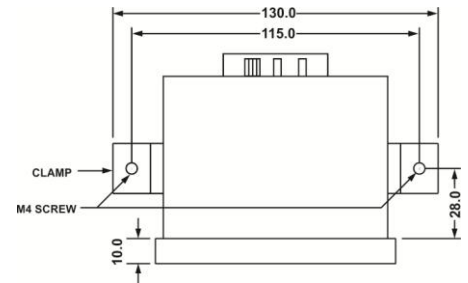

HOOTER – 96x96mm

Terminal connection

96x96 mm

TOP VIEW

All dimensions in mm

ORDER CODE	H92S – 230AC	H92S –24DC	H92F– 230AC	H92F –24DC	H94F – U	H94F – UB	H92S –230AC – B	H92S – 24DC – B	H92F – 230AC – B	H92F – 24DC – B
SUPPLY VOLTAGE	230V AC 50/60Hz ±15%	24VDC ±15%	230V AC 50 /60Hz±15%	24V DC ±15%	20 to 240V AC , 50 / 60Hz Or 12 to 240V DC		230V AC 50 /60Hz±15%	24V DC ±15%	230V AC 50 /60Hz±15%	24V DC ±15%
INRUSH CURRENT	3.2A , 20ms	250mA	3.2A , 20ms	250mA	5A @240AC , 500mA at 12V DC		3.2A , 20ms	250mA	3.2A , 20ms	250mA
POWER CONSUMPTION	6VA / Watt MAX.									
TONES	2 Tone		2 Tone with LED Flasher		4 Tone with LED Flasher		2 Tone		2 Tone with LED Flasher	
FLASHER	Not present		0.5Hz flashing till supply removal				Not present		0.5Hz flashing till supply removal	
ACCEPT (RESET) FACILITY	Terminals on back		Push button on front & Terminals on back				Terminals on back		Push button on front & Terminals on back	
MOUNTING	Flush at front (Panel Mounting)					Base Mounting				
RESET TIME	Less than 1 Sec									
tone select SWITCH	Present on rear									
VOLUME CONTROL	Present on rear									
AUDIO LEVEL	110db ±10%									
OPERATING AMBIENT	0–55°C									
STORAGE AMBIENT	-20°C to 85°C									
HUMIDITY	95% RH non condensing									
DIMENSIONS	Overall : 96 x 96 x 75 mm Cutout : 92 x 92mm +0.5, -0.0									
TERMINALS	Suitable for 2.5 mm ² wire									
WEIGHT	270gms					340gms				