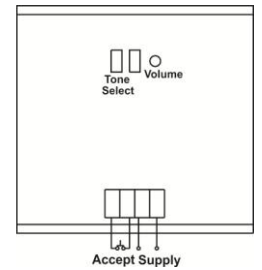

HOOTER – 96x96mm

Terminal connection

96x96 mm

TOP VIEW

All dimensions in mm

ORDER CODE	H92S – 230AC	H92S –24DC	H92F– 230AC	H92F –24DC	H94F – U	H94F – UB	H92S –230AC – B	H92S – 24DC – B	H92F – 230AC – B	H92F – 24DC – B
SUPPLY VOLTAGE	230V AC 50/60Hz ±15%	24VDC ±15%	230V AC 50 /60Hz±15%	24V DC ±15%	20 to 240V AC , 50 / 60Hz Or 12 to 240V DC		230V AC 50 /60Hz±15%	24V DC ±15%	230V AC 50 /60Hz±15%	24V DC ±15%
INRUSH CURRENT	3.2A , 20ms	250mA	3.2A , 20ms	250mA	5A @240AC , 500mA at 12V DC		3.2A , 20ms	250mA	3.2A , 20ms	250mA
POWER CONSUMPTION	6VA / Watt MAX.									
TONES	2 Tone		2 Tone with LED Flasher		4 Tone with LED Flasher		2 Tone		2 Tone with LED Flasher	
FLASHER	Not present		0.5Hz flashing till supply removal				Not present		0.5Hz flashing till supply removal	
ACCEPT (RESET) FACILITY	Terminals on back		Push button on front & Terminals on back				Terminals on back		Push button on front & Terminals on back	
MOUNTING	Flush at front (Panel Mounting)					Base Mounting				
RESET TIME	Less than 1 Sec									
tone select SWITCH	Present on rear									
VOLUME CONTROL	Present on rear									
AUDIO LEVEL	110db ±10%									
OPERATING AMBIENT	0–55°C									
STORAGE AMBIENT	-20°C to 85°C									
HUMIDITY	95% RH non condensing									
DIMENSIONS	Overall : 96 x 96 x 75 mm Cutout : 92 x 92mm +0.5, -0.0									
TERMINALS	Suitable for 2.5 mm ² wire									
WEIGHT	270gms					340gms				