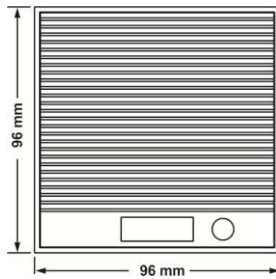

HOOTER – 96x96mm

Terminal connection

96x96 mm

TOP VIEW

All dimensions in mm

ORDER CODE	H92S – 230AC	H92S –24DC	H92F– 230AC	H92F –24DC	H94F – U	H94F – UB	H92S –230AC – B	H92S – 24DC – B	H92F – 230AC – B	H92F – 24DC – B
SUPPLY VOLTAGE	230V AC 50/60Hz ±15%	24VDC ±15%	230V AC 50 /60Hz±15%	24V DC ±15%	20 to 240V AC , 50 / 60Hz Or 12 to 240V DC		230V AC 50 /60Hz±15%	24V DC ±15%	230V AC 50 /60Hz±15%	24V DC ±15%
INRUSH CURRENT	3.2A , 20ms	250mA	3.2A , 20ms	250mA	5A @240AC , 500mA at 12V DC		3.2A , 20ms	250mA	3.2A , 20ms	250mA
POWER CONSUMPTION	6VA / Watt MAX.									
TONES	2 Tone		2 Tone with LED Flasher		4 Tone with LED Flasher		2 Tone		2 Tone with LED Flasher	
FLASHER	Not present		0.5Hz flashing till supply removal				Not present		0.5Hz flashing till supply removal	
ACCEPT (RESET) FACILITY	Terminals on back		Push button on front & Terminals on back				Terminals on back		Push button on front & Terminals on back	
MOUNTING	Flush at front (Panel Mounting)					Base Mounting				
RESET TIME	Less than 1 Sec									
tone select SWITCH	Present on rear									
VOLUME CONTROL	Present on rear									
AUDIO LEVEL	110db ±10%									
OPERATING AMBIENT	0–55°C									
STORAGE AMBIENT	-20°C to 85°C									
HUMIDITY	95% RH non condensing									
DIMENSIONS	Overall : 96 x 96 x 75 mm Cutout : 92 x 92mm +0.5, -0.0									
TERMINALS	Suitable for 2.5 mm ² wire									
WEIGHT	270gms					340gms				