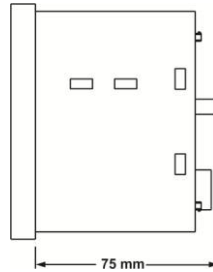

HOOTER – 96x96mm

Terminal connection

96x96 mm

TOP VIEW

All dimensions in mm

ORDER CODE	H92S – 230AC	H92S –24DC	H92F– 230AC	H92F –24DC	H94F – U	H94F – UB	H92S –230AC – B	H92S – 24DC – B	H92F – 230AC – B	H92F – 24DC – B
SUPPLY VOLTAGE	230V AC 50/60Hz ±15%	24VDC ±15%	230V AC 50 /60Hz±15%	24V DC ±15%	20 to 240V AC , 50 / 60Hz Or 12 to 240V DC		230V AC 50 /60Hz±15%	24V DC ±15%	230V AC 50 /60Hz±15%	24V DC ±15%
INRUSH CURRENT	3.2A , 20ms	250mA	3.2A , 20ms	250mA	5A @240AC , 500mA at 12V DC		3.2A , 20ms	250mA	3.2A , 20ms	250mA
POWER CONSUMPTION	6VA / Watt MAX.									
TONES	2 Tone		2 Tone with LED Flasher		4 Tone with LED Flasher		2 Tone		2 Tone with LED Flasher	
FLASHER	Not present		0.5Hz flashing till supply removal				Not present		0.5Hz flashing till supply removal	
ACCEPT (RESET) FACILITY	Terminals on back		Push button on front & Terminals on back				Terminals on back		Push button on front & Terminals on back	
MOUNTING	Flush at front (Panel Mounting)					Base Mounting				
RESET TIME	Less than 1 Sec									
tone select SWITCH	Present on rear									
VOLUME CONTROL	Present on rear									
AUDIO LEVEL	110db ±10%									
OPERATING AMBIENT	0–55°C									
STORAGE AMBIENT	-20°C to 85°C									
HUMIDITY	95% RH non condensing									
DIMENSIONS	Overall : 96 x 96 x 75 mm Cutout : 92 x 92mm +0.5, -0.0									
TERMINALS	Suitable for 2.5 mm ² wire									
WEIGHT	270gms					340gms				