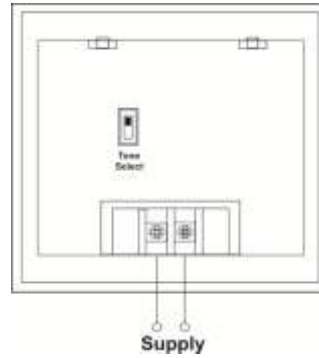

# General Purpose Hooter – 96x96mm

## Terminal Connection

**96x96 mm**

All Dimensions in mm

ORDER CODE	H92G – 230AC
SUPPLY VOLTAGE	230V AC $\pm 15\%$ , 50 / 60Hz $\pm 15\%$
INRUSH CURRENT	3.2A , 20ms
POWER CONSUMPTION	6VA / Watt Max.
POWER ON INDICATION	Present on front panel
TONES	2 Tone
TONE SELECTION	Through jumpers at rear side
AUDIO LEVEL	110db $\pm 10\%$
OPERATING AMBIENT	0–55°C
STORAGE AMBIENT	-20°C to 85°C
HUMIDITY	95% RH non condensing
MOUNTING	Flush at front (Panel Mounting)
DIMENSIONS	Overall : 96 x 96 x 60 mm Cutout : 92 x 92mm +0.5, -0.0
TERMINALS	Suitable for 2.5 mm <sup>2</sup> wire
WEIGHT	280gms