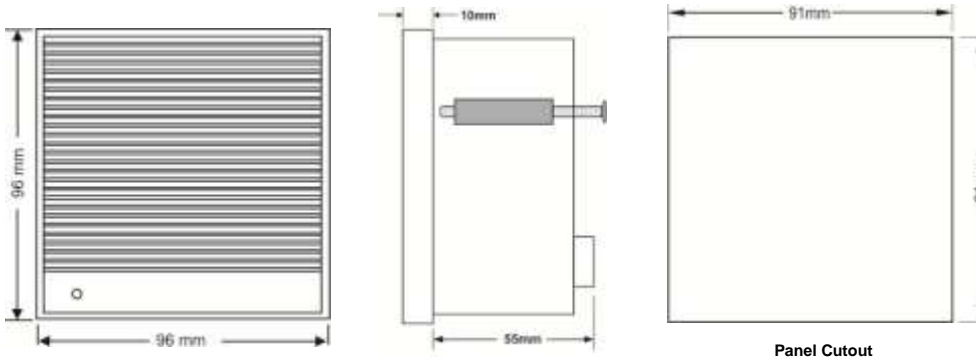

# General Purpose Hooter – 96x96mm

## Terminal Connection

**96x96 mm**

All Dimensions in mm

ORDER CODE	H92G – 230AC
SUPPLY VOLTAGE	230V AC $\pm 15\%$ , 50 / 60Hz $\pm 15\%$
INRUSH CURRENT	3.2A , 20ms
POWER CONSUMPTION	6VA / Watt Max.
POWER ON INDICATION	Present on front panel
TONES	2 Tone
TONE SELECTION	Through jumpers at rear side
AUDIO LEVEL	110db $\pm 10\%$
OPERATING AMBIENT	0–55°C
STORAGE AMBIENT	-20°C to 85°C
HUMIDITY	95% RH non condensing
MOUNTING	Flush at front (Panel Mounting)
DIMENSIONS	Overall : 96 x 96 x 60 mm Cutout : 92 x 92mm +0.5, -0.0
TERMINALS	Suitable for 2.5 mm <sup>2</sup> wire
WEIGHT	280gms