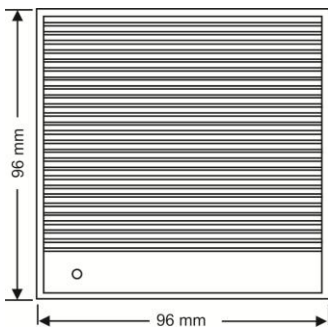

General Purpose Hooter – 96x96mm

Terminal Connection

96x96 mm

All Dimensions in mm

ORDER CODE	H92G – 230AC
SUPPLY VOLTAGE	230V AC ±15% , 50 / 60Hz ±15%
INRUSH CURRENT	3.2A , 20ms
POWER CONSUMPTION	6VA / Watt Max.
POWER ON INDICATION	Present on front panel
TONES	2 Tone
TONE SELECTION	Through jumpers at rear side
AUDIO LEVEL	110db ±10%
OPERATING AMBIENT	0-55°C
STORAGE AMBIENT	-20°C to 85°C
HUMIDITY	95% RH non condensing
MOUNTING	Flush at front (Panel Mounting)
DIMENSIONS	Overall : 96 x 96 x 60 mm Cutout : 92 x 92mm +0.5, -0.0
TERMINALS	Suitable for 2.5 mm ² wire
WEIGHT	280gms