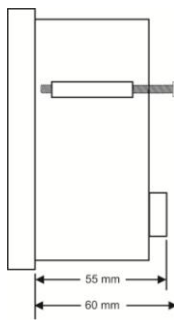

General Purpose Hooter – 96x96mm

Terminal Connection

96x96 mm

All Dimensions in mm

ORDER CODE	H92G – 230AC
SUPPLY VOLTAGE	230V AC ±15% , 50 / 60Hz ±15%
INRUSH CURRENT	3.2A , 20ms
POWER CONSUMPTION	6VA / Watt Max.
POWER ON INDICATION	Present on front panel
TONES	2 Tone
TONE SELECTION	Through jumpers at rear side
AUDIO LEVEL	110db ±10%
OPERATING AMBIENT	0-55°C
STORAGE AMBIENT	-20°C to 85°C
HUMIDITY	95% RH non condensing
MOUNTING	Flush at front (Panel Mounting)
DIMENSIONS	Overall : 96 x 96 x 60 mm Cutout : 92 x 92mm +0.5, -0.0
TERMINALS	Suitable for 2.5 mm ² wire
WEIGHT	280gms