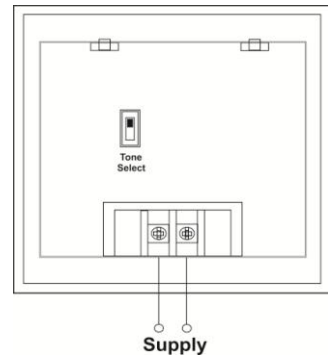

General Purpose Hooter – 96x96mm

Terminal Connection

96x96 mm

All Dimensions in mm

ORDER CODE	H92G – 230AC
SUPPLY VOLTAGE	230V AC ±15% , 50 / 60Hz ±15%
INRUSH CURRENT	3.2A , 20ms
POWER CONSUMPTION	6VA / Watt Max.
POWER ON INDICATION	Present on front panel
TONES	2 Tone
TONE SELECTION	Through jumpers at rear side
AUDIO LEVEL	110db ±10%
OPERATING AMBIENT	0-55°C
STORAGE AMBIENT	-20°C to 85°C
HUMIDITY	95% RH non condensing
MOUNTING	Flush at front (Panel Mounting)
DIMENSIONS	Overall : 96 x 96 x 60 mm Cutout : 92 x 92mm +0.5, -0.0
TERMINALS	Suitable for 2.5 mm ² wire
WEIGHT	280gms